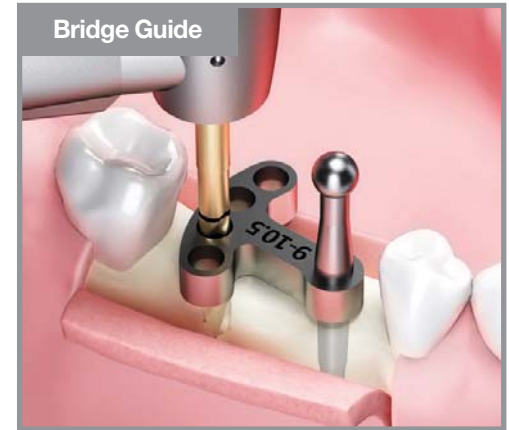

D	Ø2.2
Initial drill	GD2208NC
Twist drill	GS2213FNC

Single Guide

- Transparent material used to recognize location and direction of drilling
- Function of initial drill stops at 7 mm depth
- 6-type composition from Ø5.0 to 10.0 based on mesio-distal crown diameter

D	Ø5.0	Ø6.0	Ø7.0	Ø8.0	Ø9.0	Ø10.0
	SGB050	SGB060	SGB070	SGB080	SGB090	SGB100

Guide Pin

- Checking the path on the drilling site and fixing the single guide

PGSP22

Bridge Guide

- Adjusting distance and direction of drilling
- Fan type: selecting from 7.0 - 12.5 mm interval, in increments of 0.5 mm
- Compass type: adjustable from 5 - 24 mm interval, in increments of 1 mm
- Use after controlling distance in the distance setup at the middle plate of KIT

Type \ Distance	7-8.5	9-10.5	11-12.5	5-24
Fan	PGBRA070	PGBRA090	PGBRA110	-
Compass	-	-	-	PGBPA

Bridge guide is fan-shaped, enabling easy adjustment of distance

Multi Joint Handle Option

- Equipment to hold the location of guide from out of mouth by being connected to the ball head of the Bridge guide

MJH

Denture Guide Option

- Angle of guide is adjustable for each individual patient in cases of edentulous jaw
- Oral drilling while fixing the angle with the L-wrench on the plaster cast according to the dental arch shape of patient