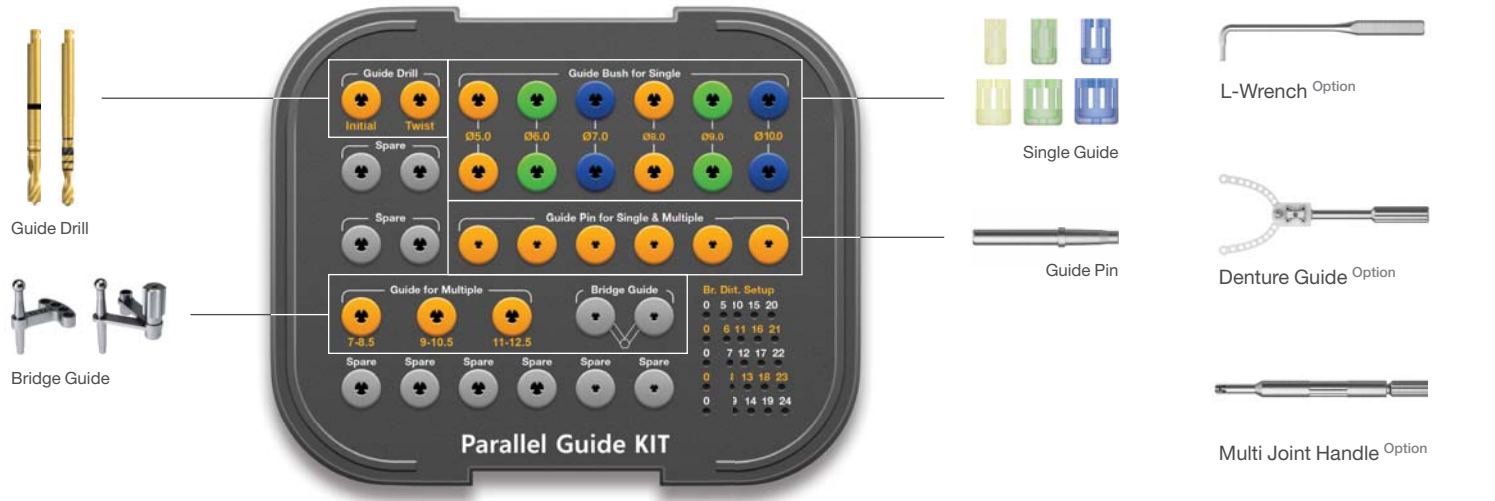

Parallel Guide KIT

Osstem Surgical Guide

OSSTEM⁶
IMPLANT

Prime KIT: OPGPK (options excluded)

Advanced KIT: OPGAk (including all options)

Guide Drill

- Initial drill : fastened to the single guide for initial drilling, and enables drilling to be stopped at a depth of 7 mm
- Twist drill : used with bridge guide for initial drilling, and enables to the depth to be adjusted by referencing marking

D	Ø5.0	Ø6.0	Ø7.0	Ø8.0	Ø9.0	Ø10.0
	SGB050	SGB060	SGB070	SGB080	SGB090	SGB100

Guide Pin

- Checking the path on the drilling site and fixing the single guide

PGSP22

Bridge Guide

- Adjusting distance and direction of drilling
- Fan type: selecting from 7.0 - 12.5 mm interval, in increments of 0.5 mm
- Compass type: adjustable from 5 - 24 mm interval, in increments of 1 mm
- Use after controlling distance in the distance setup at the middle plate of KIT

Type \ Distance	7-8.5	9-10.5	11-12.5	5-24
Fan	PGBRA070	PGBRA090	PGBRA110	-
Compass	-	-	-	PGBPA

Bridge guide is fan-shaped, enabling easy adjustment of distance

Multi Joint Handle Option

- Equipment to hold the location of guide from out of mouth by being connected to the ball head of the Bridge guide

MJH

Denture Guide Option

- Angle of guide is adjustable for each individual patient in cases of edentulous jaw
- Oral drilling while fixing the angle with the L-wrench on the plaster cast according to the dental arch shape of patient