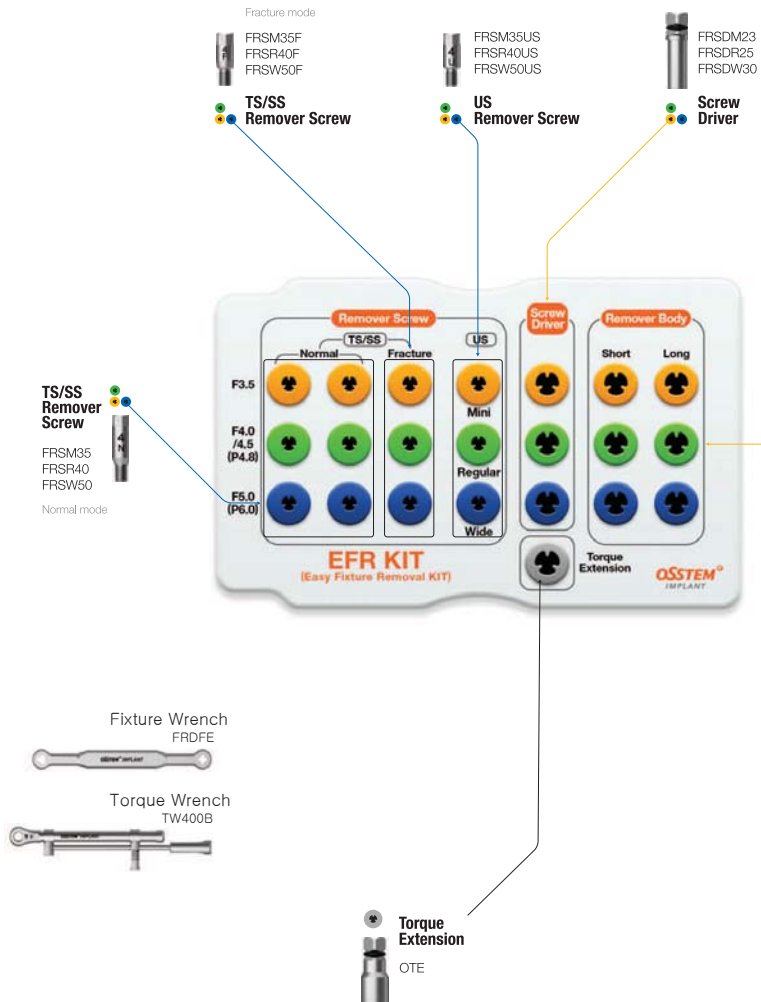

EFR KIT

Easy Implant Removal KIT

OSSTEM[®]
IMPLANT

- Bone loss-less fixture removal
- Quick & Simple removal by two stage
- Above 80% removal success

Remover Screw Selection Guide